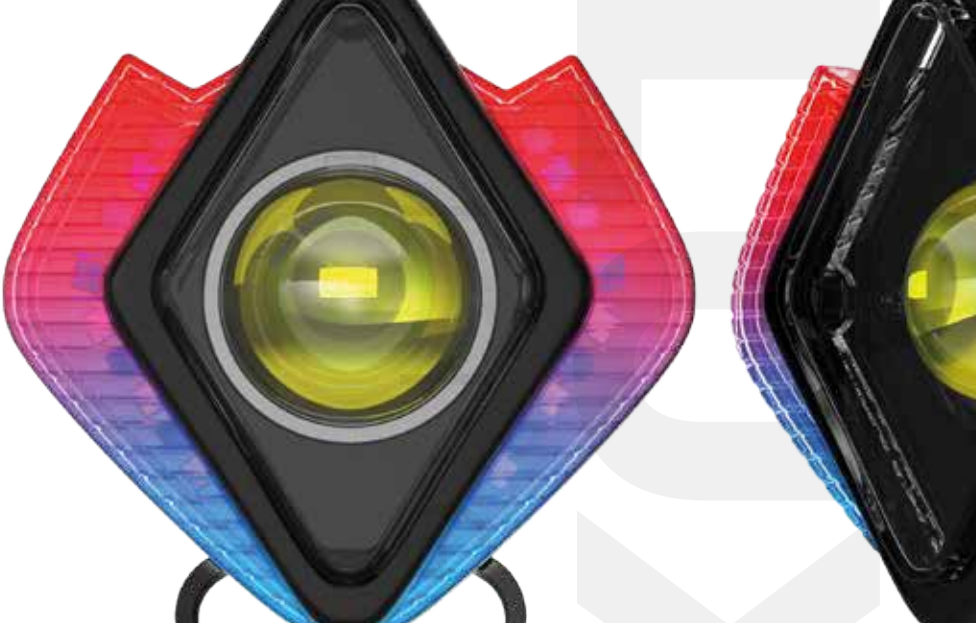

DJ712RUAR

FARO DE LED UNIVERSAL
LUZ BLANCA ESTABLE CON
LUZ MULTICOLOR
RUNNING AL COSTADO
9V-36V 1 LED - 50 WATTS

DJ712SPEPI

FARO DE LED UNIVERSAL
LUZ BLANCA ESTABLE
9V-36V 4 LED - 12 WATTS
55(mm)