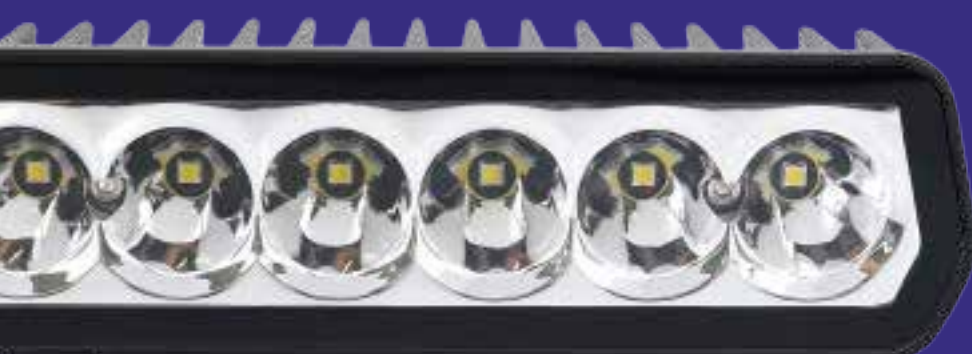

FAROS DE LED

300%
INCREASED
BRIGHTNESS

DJ1112WHALO

FARO DE LED UNIVERSAL
RECTANGULAR 16X7CM
COLOR BLANCO CON GIROS
AMBAR - 30 WATTS - 8 CHIP
OSRAM P7 - 12V/24V

DJ1112PENT

FARO DE LED UNIVERSAL
RECTANGULAR 16X7CM
COLOR BLANCO- 30 WATTS
8 CHIP OSRAM P7 - 12V/24V